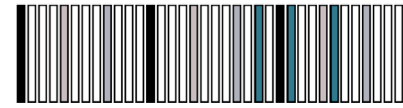

PIANO CHORDS CHART

LEARN HOW TO PLAY
ALL MAJOR AND MINOR
CHORDS ON THE PIANO
WITH DODEKA MUSIC

On the Dodeka keyboard, all chords have the same fingering regardless of their tonality. This means that you only learn your chords once and for all. To play other chords, you just have to move your hand along the keyboard reproducing the same fingering. No need to learn all twelve fingerings, genius right?

What's this keyboard?

The Dodeka Keyboard Design is an isomorphic piano keyboard where all keys are set at the same level in a straight linear fashion. Learn more at: www.dodeka.info/dodeka-keyboard/

MAJOR CHORDS

V(A#)

MINOR SCALES