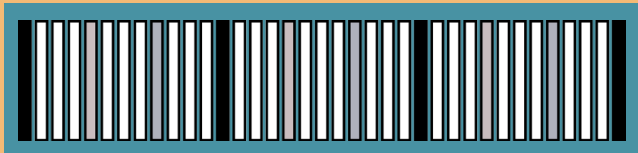

PIANO CHORDS CHART

LEARN HOW TO PLAY
ALL MAJOR AND MINOR
CHORDS ON THE PIANO
WITH DODEKA MUSIC

On the Dodeka keyboard, all chords have the same fingering regardless of their tonality. This means that you only learn your chords once and for all. To play other chords, you just have to move your hand along the keyboard reproducing the same fingering. No need to learn all twelve fingerings, genius right?

What's this keyboard?

The Dodeka Keyboard Design is an isomorphic piano keyboard where all keys are set at the same level in a straight linear fashion. Learn more at: www.dodeka.info/dodeka-keyboard/

MAJOR CHORDS