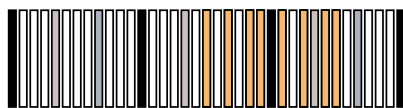

PIANO SCALES CHART

LEARN HOW TO PLAY ALL
MAJOR AND MINOR SCALES
ON THE PIANO WITH
DODEKA MUSIC

On the Dodeka keyboard, all scales have the same fingering regardless of their tonality. This means that you only learn your scales once and for all. To play other scales, you just have to move your hand along the keyboard keeping the same fingering. No need to learn all twelve fingerings, genius right?

What's this keyboard?

The Dodeka Keyboard Design is an isomorphic piano keyboard where all keys are set at the same level in a straight linear fashion. Learn more at: www.dodeka.info/dodeka-keyboard/

MAJOR SCALES

H(F#)

MINOR SCALES